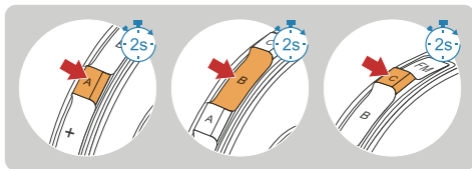

Q7 Intercom Disconnection