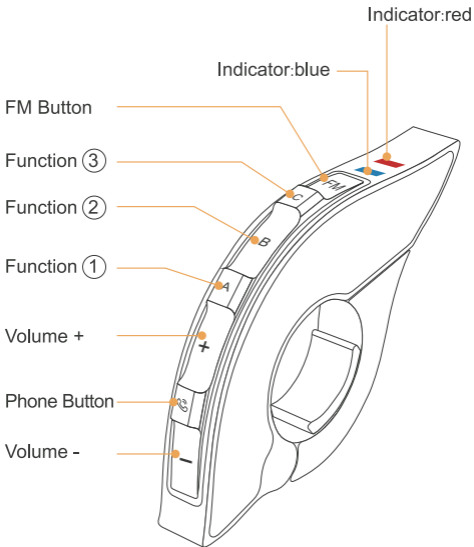

EJEAS[®]

MESH Intercom Expert

More
Languages

Certified Model	Version Model
EUC	Remote Control Handle

User Manual

**Universal
Handle
Controller**

q www.ejeas.com

Product Details

Use Q7 to Demonstrate EUC Operation

Product Operations

Operation Diagram

Single-click

Double-click

Long-press for 2s

Simultaneous click

Simultaneous press for 5s

Low Battery Voltage is under 3.2V.

Any

Red light flashes twice

Charging

Charging

Red light always on

Full

Red light off