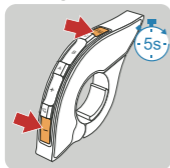

Intercom Pairing

Pairing

1. 1 Long press both <FM Button> & <Volume -> of EUC for 5s to clear the pairing record of EUC.

■ Red & Blue lights constantly on