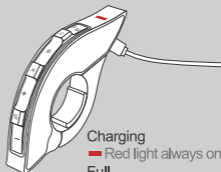

Use Q7 to Demonstrate EUC Operation

Product Operations

Operation Diagram

Single-click

Double-click

Long-press for 2s

Simultaneous click

Simultaneous press for 5s

Low Battery Voltage is under 3.2V.

Any

Red light flashes twice

Charging

Charging

Red light always on

Full

Red light off