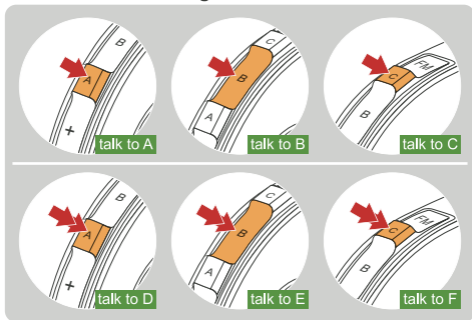

■ Red & blue lights flash alternately & quickly
? "Remote Control Pairing"

- 3 Click any key of EUC.

■ Blue light quick-flicker
? The voice prompt

Pairing Successfully ? "Pairing Successful"

(If EUC cannot be successful paired in 2 mins,
it will automatically exit the pairing mode.)

Intercom Control

Q7 Intercom Switching

Q7 Intercom Disconnection

Mobile Phone

Phone Reconnection

Answer a Call

Reject a Call

Last Call Replay