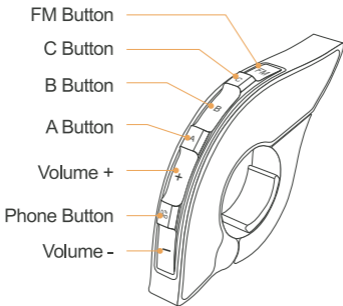

EJEAS[®]

MESH Intercom Expert

More
Languages

Certified Model	Version Model
EUC	Remote Control Handle

User Manual

**Universal
Handle
Controller**

q www.ejeas.com

Product Details

Use Q7 to Demonstrate EUC Operation

Product Operations

Operation Diagram

Single-click

Double-click

Long-press for 2s

Simultaneous click

Simultaneous press for 5s