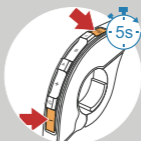

Use Q7 to Demonstrate EUC Operation

Product Operations

Operation Diagram

Single-click

Double-click

Long-press for 2s

Simultaneous click

Simultaneous press for 5s