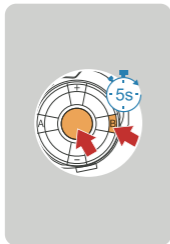

1. 2 Long press both <Phone Button> & <B Button> for 5s.

■ Red & blue lights flash alternately & quickly
? "Remote Control Pairing"